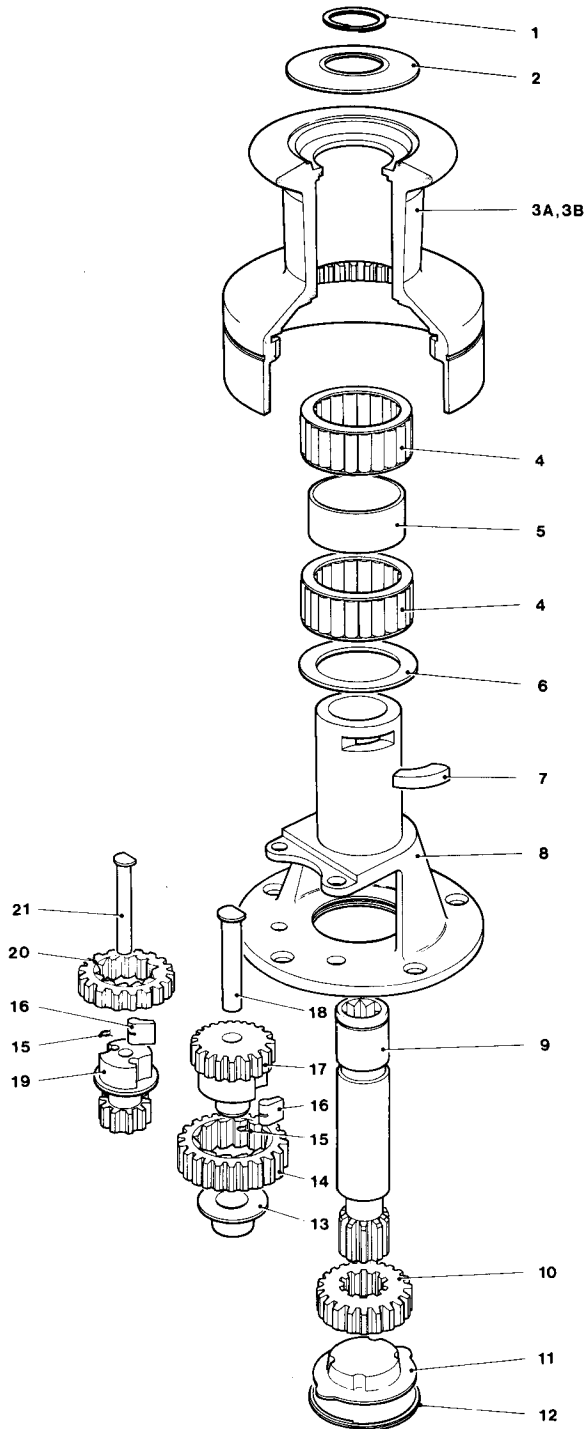

No. 42

No. 42 2 Speed Winch

Item No.	Part No.	Description	No. Off
1	B.2075	Circlip	1
2	18000056	Top Cap	1
3A	15042102	Drum - Bronze	1
3B	15042202	Drum - Alloy	1
4	15010007	Roller Bearing	2
5	15042012	Spacer	1
6	15042010	Drum Washer	1
7	15010005	Key	1
8	15042001	Centre Stem	1
9	15042003	Spindle	1
10	15042009	Ratchet Gear	1
11	15016007	Retaining Plate	1
12	B.2085	Circlip	1
13	15042011	Flanged Bush	1
14	15042006	Ratchet Gear	1
15	1260/7	Pawl Spring	4
16	1260/8	Pawl	4
17	15042007	Pawl Gear	1
18	15042004	Gear Spindle	1
19	15042008	Pawl Gear	1
20	15030005	Ratchet Gear	1
21	15042005	Gear Spindle	1